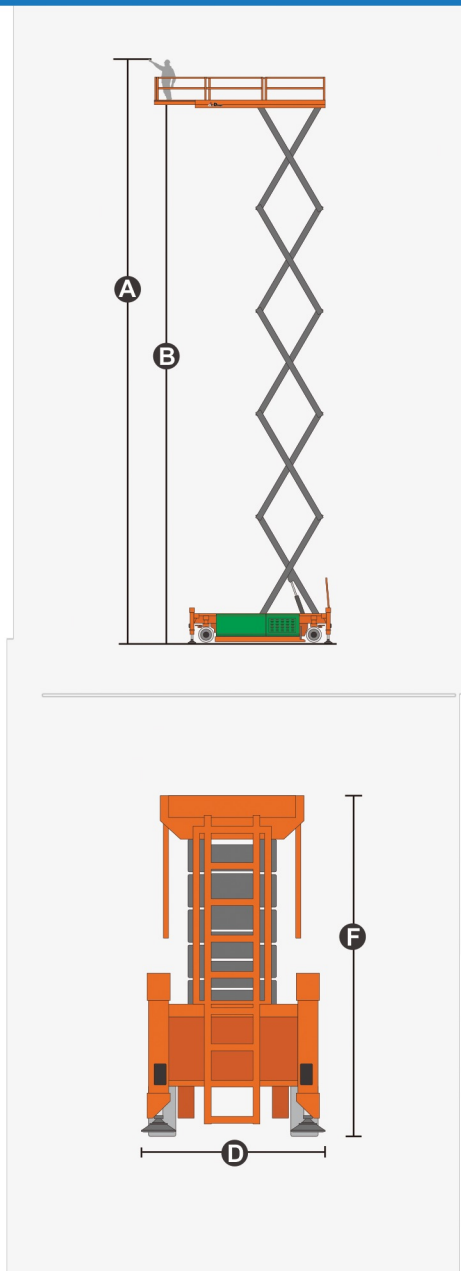

This all-electric super scissor lift provides a maximum working height of 22m and an impressive lifting capacity of 600kg. At only 1.25m wide and 4x4 steering making it is very easy to manoeuvre in small confined spaces. The all-electric drive provides fast and controlled movements along with zero noise or emissions. Drivable at full height for indoor use. Automatic self-leveling outriggers for outdoor use.

Key Features

- Impressive 22m Working Height
- Drivable At Full Height
- Automatic Self-Leveling Outriggers for Indoor & Outdoor Use
- Non-Marking Tyres
- Only 1.25m Wide
- Zero Noise Or Fumes For Unrestricted Working Hours
- Foldable guard rails
- Onboard fault diagnostics system

Technical Specification

Max. Working Height A	22.00m	72ft 2in
Max. Platform Height B	20.00m	65ft 7in
Overall Length C	4.72m	15ft 6in
Overall Width D	1.25m	4ft 1in
Overall Height(Rails Up) E	3.82m	12ft 6in
Overall Height(Rails Down) F	2.99m	9ft 10in
Platform Size(Length×Width)	4.30m×1.19m	14ft 1in × 3ft 11in
Platform Extension Size G	1.80m	5ft 11in
Ground Clearance(Stowed/Raised)	0.20m/0.02m	8in/1in
Wheelbase H	3.18m	10ft 5in
Turning Radius(Inside/Outside)	1.6m/2.3m	5ft 3in/7ft 7in
Tyres	28×10-22	28×10-22
S.W.L	600kg	1322lb
S.W.L On Extension	600kg	1322lb
Max. Occupants	2	2
Gradeability	25%	25%
Travel Speed(Stowed)	3.0km/h	3.0km/h
Travel Speed(Raised)	0.5km/h	0.5km/h
Max. Working Slope	1°(0°)	1°(0°)
Up/Down Speed	85/75sec	85/75sec
Overall Weight	12350kg	27227lb
Hydraulic Tank	130L	130L
Battery	48V/630Ah	48V/630Ah
Charger	48V/60A	48V/60A
Driving Motor	4×AC 32V/3.3kW	4×AC 32V/3.3kW
Lifting Motor	2×DC 48V/8.0kW	2×DC 48V/8.0kW