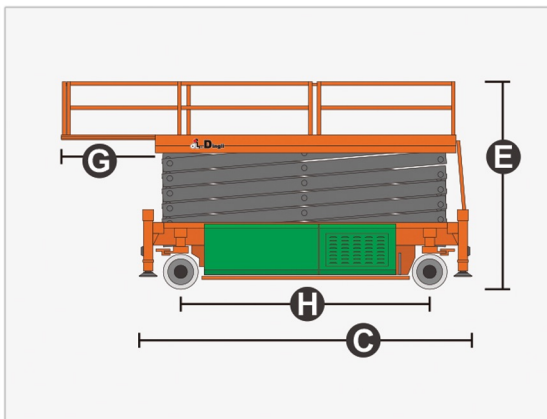

This all-electric super scissor lift provides a maximum working height of 22m and an impressive lifting capacity of 600kg. At only 1.25m wide and 4x4 steering making it is very easy to manoeuvre in small confined spaces. The all-electric drive provides fast and controlled movements along with zero noise or emissions. Drivable at full height for indoor use. Automatic self-leveling outriggers for outdoor use.

Key Features

- Impressive 22m Working Height
- Drivable At Full Height
- Automatic Self-Leveling Outriggers for Indoor & Outdoor Use
- Non-Marking Tyres
- Only 1.25m Wide
- Zero Noise Or Fumes For Unrestricted Working Hours
- Foldable guard rails
- Onboard fault diagnostics system

Technical Specification

Max. Working Height A	22.00m	72ft 2in
Max. Platform Height B	20.00m	65ft 7in
Overall Length C	4.72m	15ft 6in
Overall Width D	1.25m	4ft 1in
Overall Height(Rails Up) E	3.82m	12ft 6in
Overall Height(Rails Down) F	2.99m	9ft 10in
Platform Size(Length×Width)	4.30m×1.19m	14ft 1in × 3ft 11in
Platform Extension Size G	1.80m	5ft 11in
Ground Clearance(Stowed/Raised)	0.20m/0.02m	8in/1in
Wheelbase H	3.18m	10ft 5in
Turning Radius(Inside/Outside)	1.6m/2.3m	5ft 3in/7ft 7in
Tyres	28×10-22	28×10-22
S.W.L	600kg	1322lb
S.W.L On Extension	600kg	1322lb
Max. Occupants	2	2
Gradeability	25%	25%
Travel Speed(Stowed)	3.0km/h	3.0km/h
Travel Speed(Raised)	0.5km/h	0.5km/h
Max. Working Slope	1°(0°)	1°(0°)
Up/Down Speed	85/75sec	85/75sec
Overall Weight	12350kg	27227lb
Hydraulic Tank	130L	130L
Battery	48V/630Ah	48V/630Ah
Charger	48V/60A	48V/60A
Driving Motor	4×AC 32V/3.3kW	4×AC 32V/3.3kW
Lifting Motor	2×DC 48V/8.0kW	2×DC 48V/8.0kW