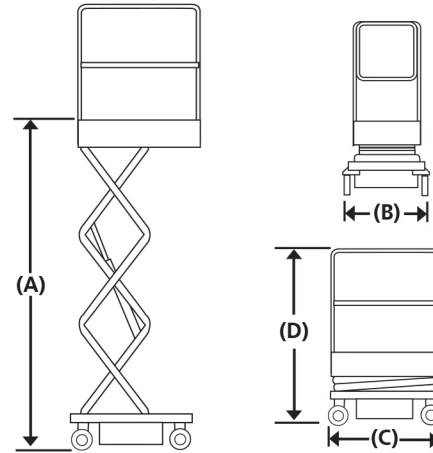

DIMENSIONS	S3006P	S3008P	S3010P
Max. working height	4.0m	4.5m	5.0m
Max. platform height (A)	2.0m	2.5m	3.0m
Platform size (outside)	1.1m x 0.52m	1.1m x 0.52m	1.1m x 0.52m
Overall width (B)	0.75m	0.75m	0.75m
Overall length (C)	1.2m	1.2m	1.2m
Stowed height (D)	1.7m	1.8m	1.8m

PERFORMANCE

Platform capacity (SWL)	240kg	240kg	240kg
Max. wind speed	0m/s	0m/s	0m/s
Raise/lower time	8/14 sec	13/17 sec	19/26 sec

POWER

Power source	12V DC battery
Charger	Built in multi-voltage (90V - 240V)

WEIGHT

Weight	310kg	350kg	370kg

STANDARD FEATURES

- Auto brake system
- Tilt sensor
- Saloon-door style entry gates
- Integrated battery charger 90V-240V
- Battery charge indicator
- Forklift pockets
- Emergency lowering system
- Non-marking casters
- Slide-out service trays
- 2 year parts & labour, 5 year structural warranty
- CE approved

OPTIONS

- Special paint colours
- Environmental hydraulic oil
- Snorkel OnSite™ telematics

Available to Hire or Buy

Contact us to today...