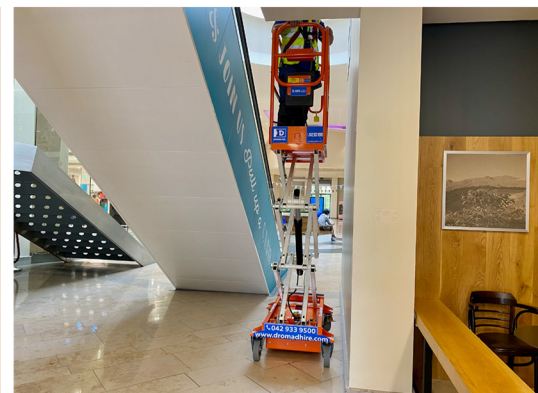

S3010P

Push Around Scissor Lift

Access
Platform
Hire

General
Plant & Tool
Hire

Approved
Ex-Rental
Sales

We want you to have the best experience possible with Dromad Hire that's why we offer a range of products and services to help you complete your tasks, safely, conveniently, and cost effectively.

This innovative mini push around scissor lift provides a safe and cost-effective solution to working at low-level heights indoors. Weighing only 370kg and providing a class-leading 5m working height.

This simple, safe, easy to operate pop-up can easily fit into a traditional building lift or operate where floor loading is at a premium. An essential for any indoor building maintenance.

- Ultra Light Weight
- Easy to Manoeuvre
- Simple to Operate

- Class Leading Working Height
- 240kg Load Capacity
- Forklift Pockets

DIMENSIONS	S3006P	S3008P	S3010P
Max. working height	4.0m	4.5m	5.0m
Max. platform height (A)	2.0m	2.5m	3.0m
Platform size (outside)	1.1m x 0.52m	1.1m x 0.52m	1.1m x 0.52m
Overall width (B)	0.75m	0.75m	0.75m
Overall length (C)	1.2m	1.2m	1.2m
Stowed height (D)	1.7m	1.8m	1.8m