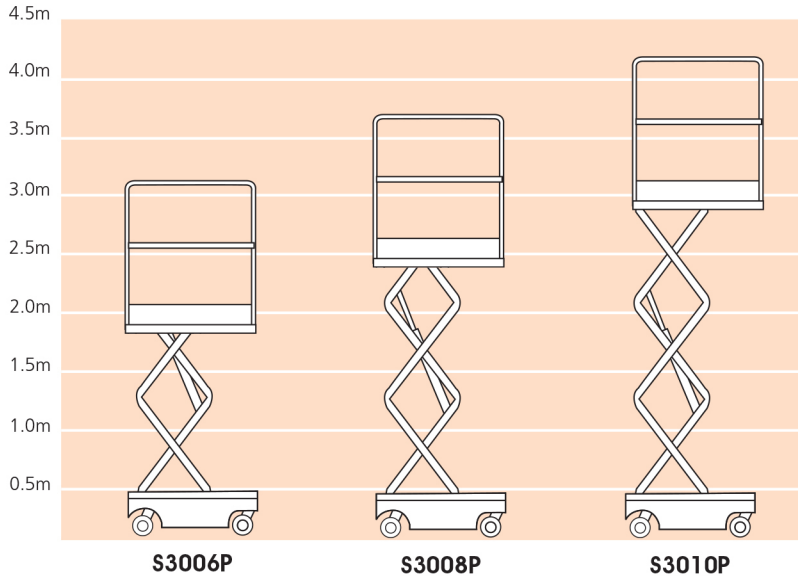

PLATFORM HEIGHTS

info@dromadhire.com

dromadhire.com

Dublin +353 1 908 1005

Dundalk +353 42 933 9500