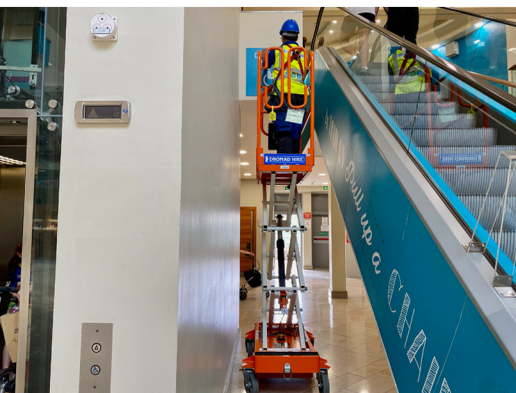

S3010P

Push Around Scissor Lift

Access
Platform
Hire

General
Plant & Tool
Hire

Approved
Ex-Rental
Sales

We want you to have the best experience possible with Dromad Hire that's why we offer a range of products and services to help you complete your tasks, safely, conveniently, and cost effectively.

This innovative mini push around scissor lift provides a safe and cost-effective solution to working at low-level heights indoors. Weighing only 370kg and providing a class-leading 5m working height.

This simple, safe, easy to operate pop-up can easily fit into a traditional building lift or operate where floor loading is at a premium. An essential for any indoor building maintenance.

- Ultra Light Weight
- Easy to Manoeuvre
- Simple to Operate

- Class Leading Working Height
- 240kg Load Capacity
- Forklift Pockets

DIMENSIONS	S3006P	S3008P	S3010P
Max. working height	4.0m	4.5m	5.0m
Max. platform height (A)	2.0m	2.5m	3.0m
Platform size (outside)	1.1m x 0.52m	1.1m x 0.52m	1.1m x 0.52m
Overall width (B)	0.75m	0.75m	0.75m
Overall length (C)	1.2m	1.2m	1.2m
Stowed height (D)	1.7m	1.8m	1.8m