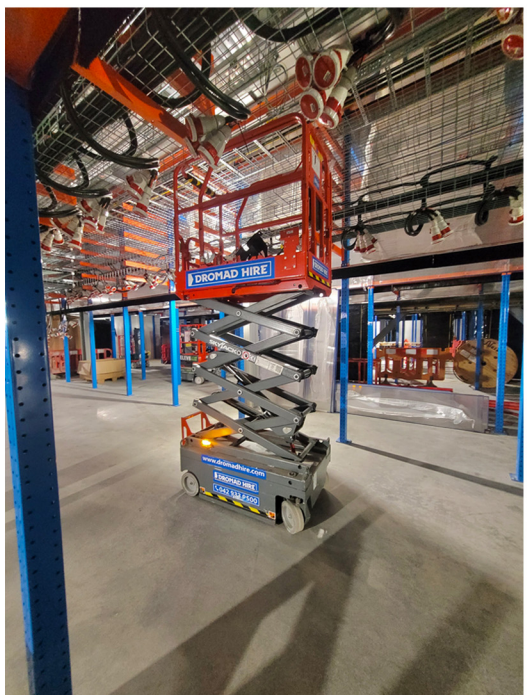

DROMAD HIRE

SJ3014

Micro  
Scissor  
Lift

*We want you to have the best experience possible with Dromad Hire that's why we offer a range of products and services to help you complete your tasks, safely, conveniently, and cost effectively.*

- Ultra-narrow
- Drivable at full height
- Lightweight (820kg)

- Solid rubber, non-marking tyres
- 240kg load capacity
- Variable speed

# SJ3014 Technical Specification

SL14

Skyjack SJ3014 Micro Scissor Lift

Dimensions	
<b>A</b> Work Height	6.4 m
<b>B</b> Raised Platform Height	4.4 m
<b>C</b> Overall Width	0.76 m
<b>D</b> Overall Length	1.49 m
<b>E</b> Stowed Height (Rails Up)	2.05 m
<b>F</b> Stowed Height (Rails Down)	1.59 m
<b>G</b> Platform Width (Inside Dimension)	0.76 m
<b>H</b> Platform Length (Inside Dimension)	1.28 m
Specifications	
Extension Deck (Roll Out)	0.51 m
Ground Clearance (Pothole Raised)	6 cm
Wheelbase	1.05 m
Weight	820 kg
Gradeability	25%
Turning Radius (Inside)	0.35 m
Lift Time (With Rated Load)	25 sec
Lower time (With Rated Load)	18 sec
Drive Speed (Stowed)	3.0 km/h
Drive Speed (Raised)	0.8 km/h
Maximum Drive Height	Full Height
Capacity (Overall)	240 kg
Distributed Capacity (Extension Deck)	100 kg
Local Floor Load (With Rated Load)	565 kN/m <sup>2</sup>
Overall Floor Load (With Rated Load)	1322 kg/m <sup>2</sup>
Maximum # of persons at 0 m/s wind rating	2
Maximum # of persons up to 12.5 m/s wind rating	0
Tyre Type	Solid rubber, non-marking tyres
Tyre Size	9 x 3