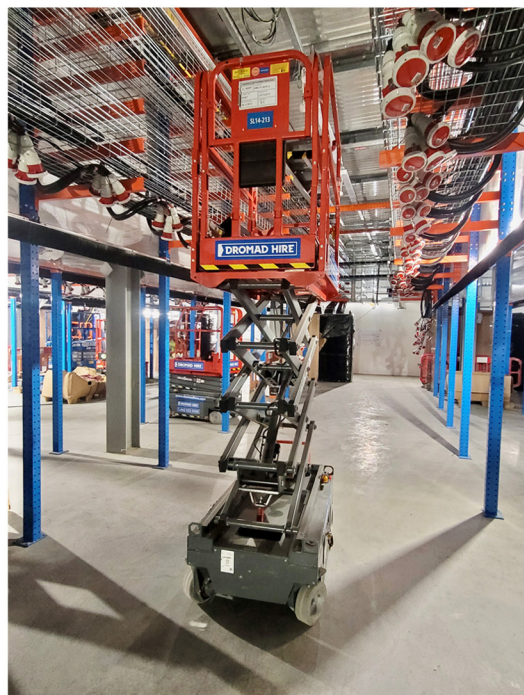

DROMAD HIRE

SJ3014

Micro  
Scissor  
Lift

*We want you to have the best experience possible with Dromad Hire that's why we offer a range of products and services to help you complete your tasks, safely, conveniently, and cost effectively.*

- Ultra-narrow
- Drivable at full height
- Lightweight (820kg)

- Solid rubber, non-marking tyres
- 240kg load capacity
- Variable speed

# SJ3014 Technical Specification

SL14

Skyjack SJ3014 Micro Scissor Lift

Dimensions	
<b>A</b> Work Height	6.4 m
<b>B</b> Raised Platform Height	4.4 m
<b>C</b> Overall Width	0.76 m
<b>D</b> Overall Length	1.49 m
<b>E</b> Stowed Height (Rails Up)	2.05 m
<b>F</b> Stowed Height (Rails Down)	1.59 m
<b>G</b> Platform Width (Inside Dimension)	0.76 m
<b>H</b> Platform Length (Inside Dimension)	1.28 m
Specifications	
Extension Deck (Roll Out)	0.51 m
Ground Clearance (Pothole Raised)	6 cm
Wheelbase	1.05 m
Weight	820 kg
Gradeability	25%
Turning Radius (Inside)	0.35 m
Lift Time (With Rated Load)	25 sec
Lower time (With Rated Load)	18 sec
Drive Speed (Stowed)	3.0 km/h
Drive Speed (Raised)	0.8 km/h
Maximum Drive Height	Full Height
Capacity (Overall)	240 kg
Distributed Capacity (Extension Deck)	100 kg
Local Floor Load (With Rated Load)	565 kN/m <sup>2</sup>
Overall Floor Load (With Rated Load)	1322 kg/m <sup>2</sup>
Maximum # of persons at 0 m/s wind rating	2
Maximum # of persons up to 12.5 m/s wind rating	0
Tyre Type	Solid rubber, non-marking tyres
Tyre Size	9 x 3