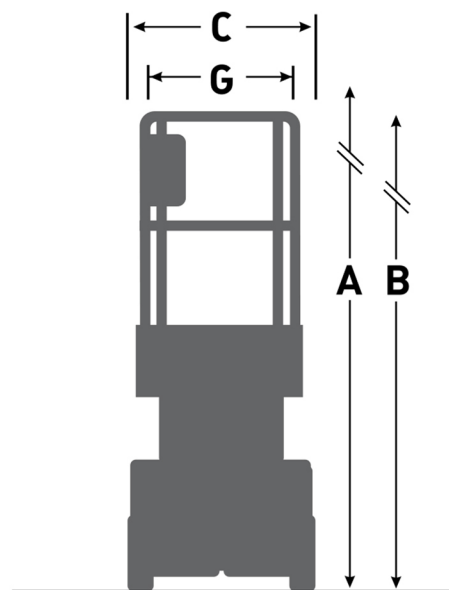

- Ultra-narrow
- Drivable at full height
- Lightweight (820kg)

- Solid rubber, non-marking tyres
- 240kg load capacity
- Variable speed

# SJ3014 Technical Specification

SL14

Skyjack SJ3014 Micro Scissor Lift

Dimensions	
<b>A</b> Work Height	6.4 m
<b>B</b> Raised Platform Height	4.4 m
<b>C</b> Overall Width	0.76 m
<b>D</b> Overall Length	1.49 m
<b>E</b> Stowed Height (Rails Up)	2.05 m
<b>F</b> Stowed Height (Rails Down)	1.59 m
<b>G</b> Platform Width (Inside Dimension)	0.76 m
<b>H</b> Platform Length (Inside Dimension)	1.28 m
Specifications	
Extension Deck (Roll Out)	0.51 m
Ground Clearance (Pothole Raised)	6 cm
Wheelbase	1.05 m
Weight	820 kg
Gradeability	25%
Turning Radius (Inside)	0.35 m
Lift Time (With Rated Load)	25 sec
Lower time (With Rated Load)	18 sec
Drive Speed (Stowed)	3.0 km/h
Drive Speed (Raised)	0.8 km/h
Maximum Drive Height	Full Height
Capacity (Overall)	240 kg
Distributed Capacity (Extension Deck)	100 kg
Local Floor Load (With Rated Load)	565 kN/m <sup>2</sup>
Overall Floor Load (With Rated Load)	1322 kg/m <sup>2</sup>
Maximum # of persons at 0 m/s wind rating	2
Maximum # of persons up to 12.5 m/s wind rating	0
Tyre Type	Solid rubber, non-marking tyres
Tyre Size	9 x 3