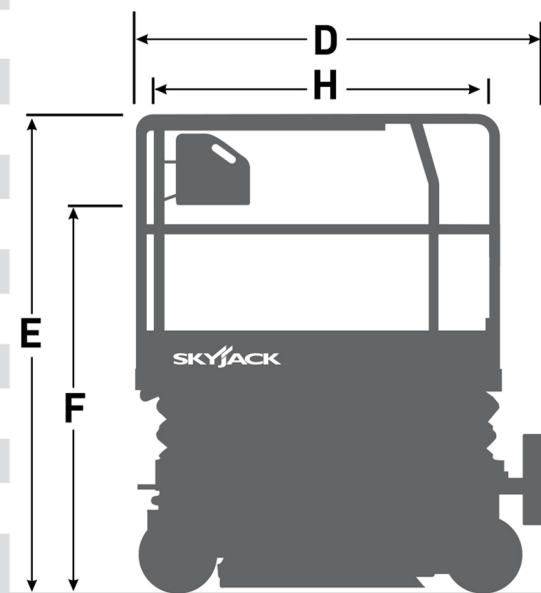

- Ultra-narrow
- Drivable at full height
- Lightweight (820kg)

- Solid rubber, non-marking tyres
- 240kg load capacity
- Variable speed

# SJ3014 Technical Specification

SL14

Skyjack SJ3014 Micro Scissor Lift

Dimensions	
<b>A</b> Work Height	6.4 m
<b>B</b> Raised Platform Height	4.4 m
<b>C</b> Overall Width	0.76 m
<b>D</b> Overall Length	1.49 m
<b>E</b> Stowed Height (Rails Up)	2.05 m
<b>F</b> Stowed Height (Rails Down)	1.59 m
<b>G</b> Platform Width (Inside Dimension)	0.76 m
<b>H</b> Platform Length (Inside Dimension)	1.28 m
Specifications	
Extension Deck (Roll Out)	0.51 m
Ground Clearance (Pothole Raised)	6 cm
Wheelbase	1.05 m
Weight	820 kg
Gradeability	25%
Turning Radius (Inside)	0.35 m
Lift Time (With Rated Load)	25 sec
Lower time (With Rated Load)	18 sec
Drive Speed (Stowed)	3.0 km/h
Drive Speed (Raised)	0.8 km/h
Maximum Drive Height	Full Height
Capacity (Overall)	240 kg
Distributed Capacity (Extension Deck)	100 kg
Local Floor Load (With Rated Load)	565 kN/m <sup>2</sup>
Overall Floor Load (With Rated Load)	1322 kg/m <sup>2</sup>
Maximum # of persons at 0 m/s wind rating	2
Maximum # of persons up to 12.5 m/s wind rating	0
Tyre Type	Solid rubber, non-marking tyres
Tyre Size	9 x 3